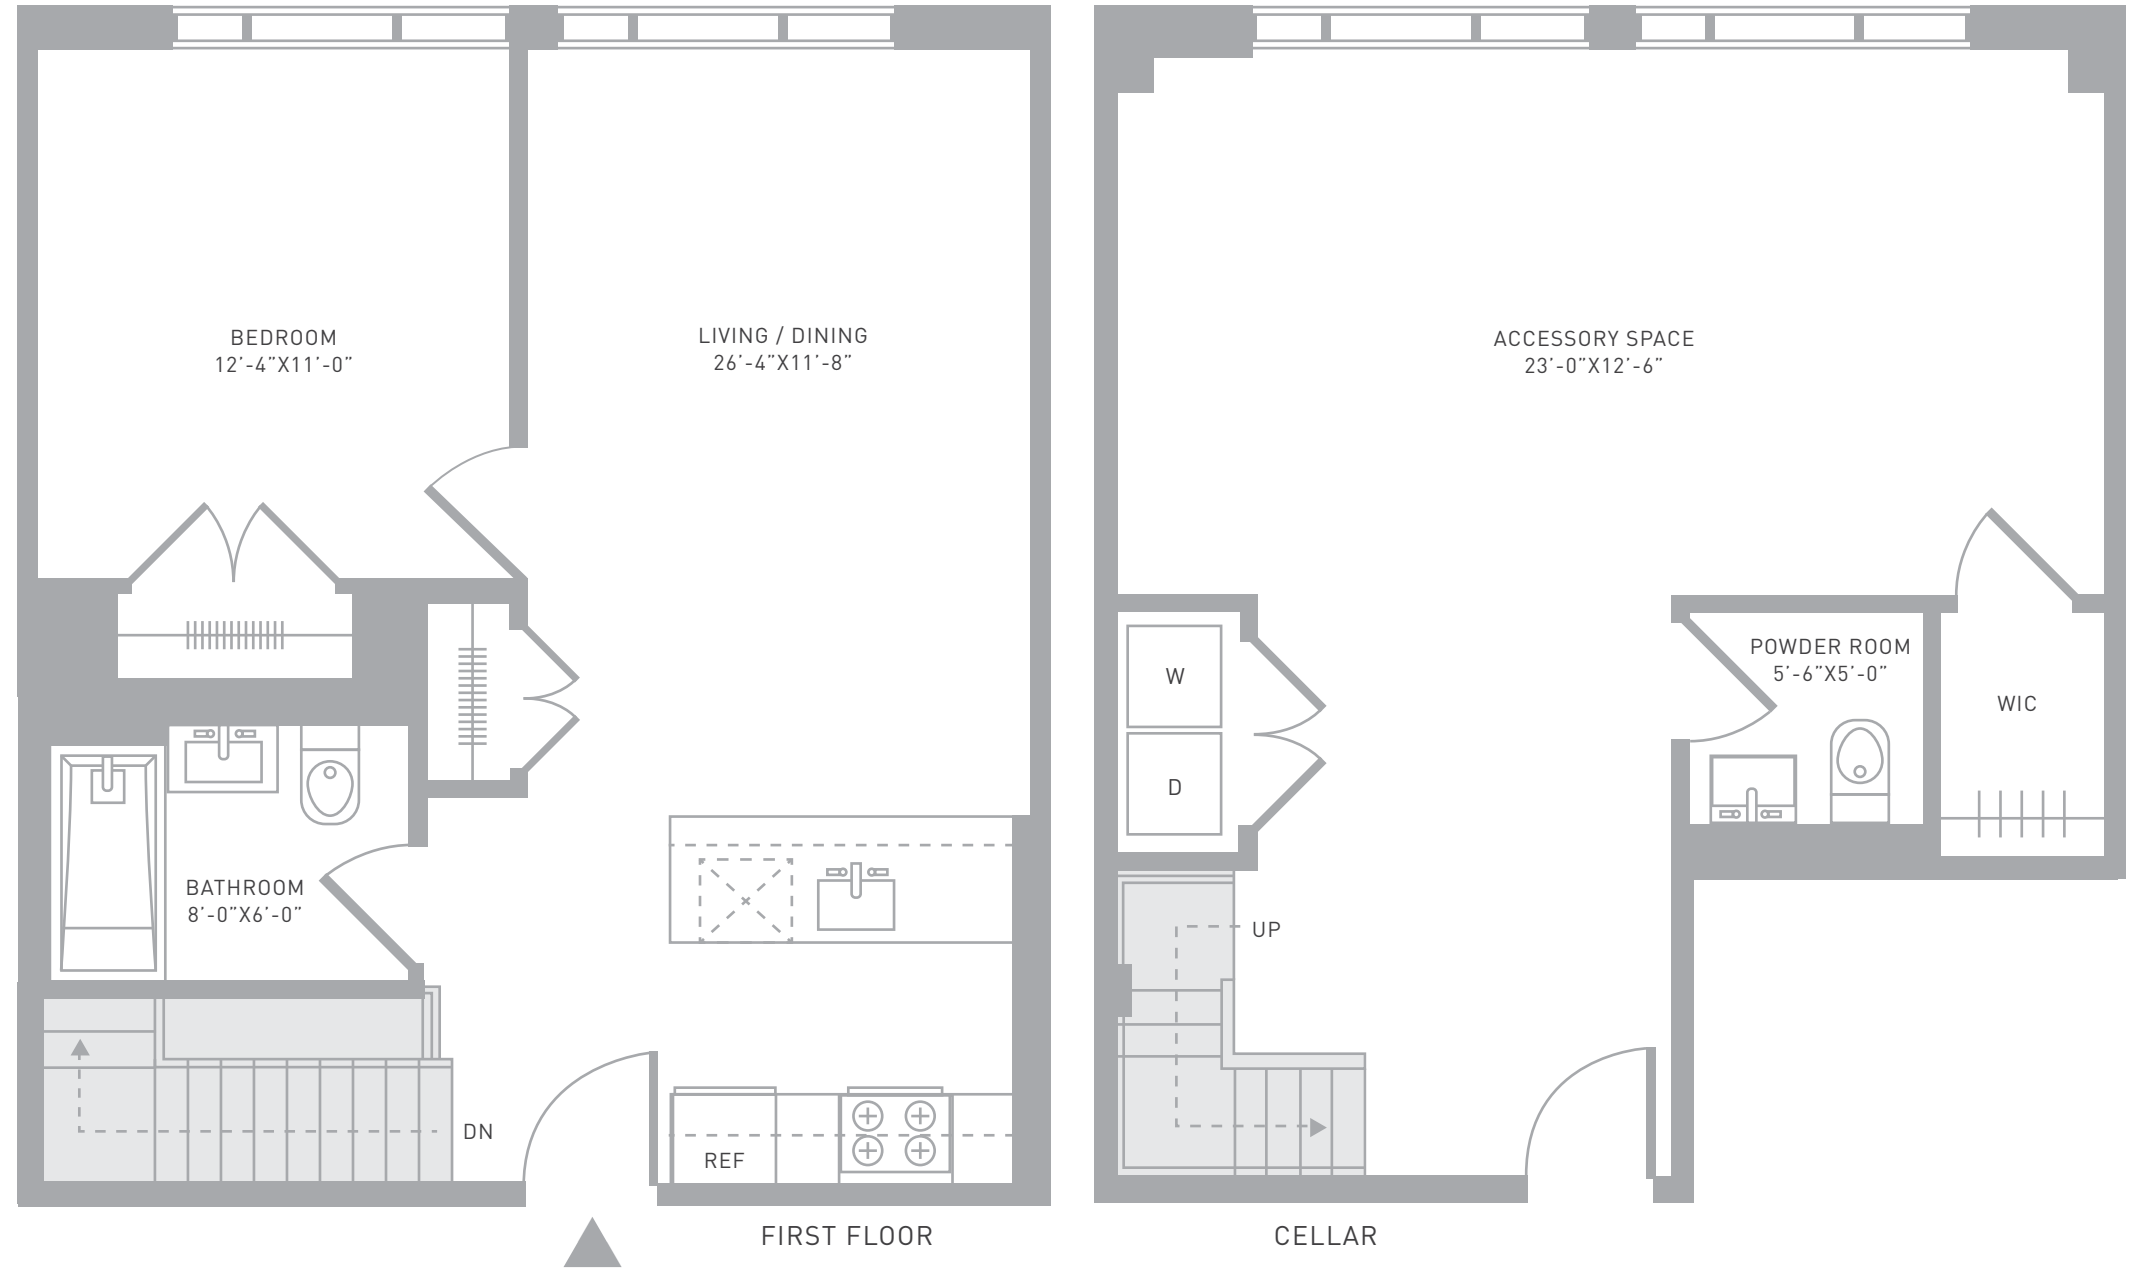

STANTON

ON SIXTH

RESIDENCE 1C

DUPLEX
 FLOOR 1 AND CELLAR
 1 BEDROOM | 1.5 BATHROOM
 1221 SQ FT

NOTES:

718.747.8180 | StantonOn6th.com | 695 6th Avenue, Brooklyn, NY

Warren | Sotheby's
 Lewis | INTERNATIONAL REALTY

All dimensions are approximate and subject to normal construction variances and tolerances. Plans may contain minor variations from floor to floor.