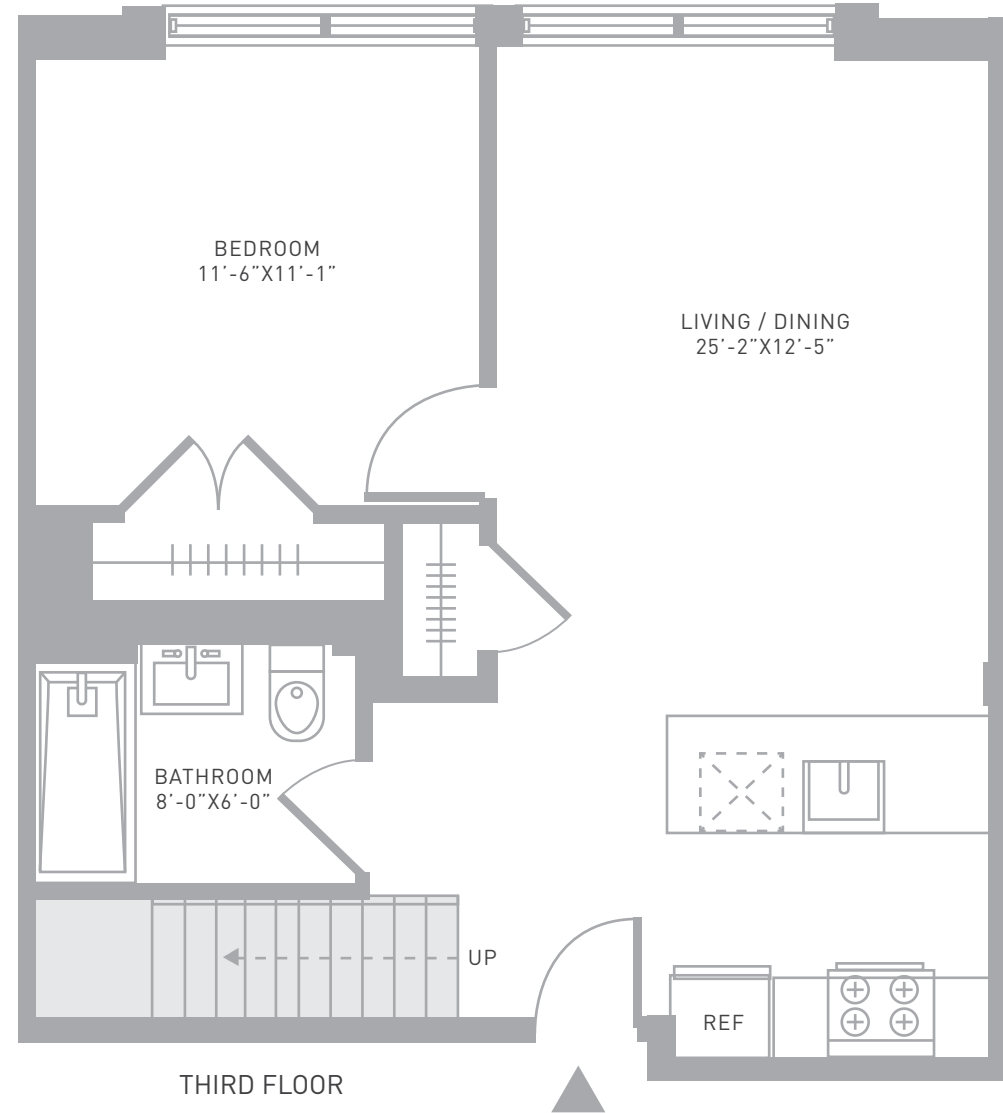

STANTON

ON SIXTH

RESIDENCE 3F

DUPLEX
 FLOOR 3 AND MEZZANINE
 2 BEDROOMS | 2 BATHROOMS
 962 SQ FT
 210 EXTERIOR SQ FT

THIRD FLOOR

MEZZANINE

NOTES:

718.747.8180 | StantonOn6th.com | 695 6th Avenue, Brooklyn, NY

Warren Lewis | Sotheby's International Realty | All dimensions are approximate and subject to normal construction variances and tolerances. Plans may contain minor variations from floor to floor.

THIRD FLOOR