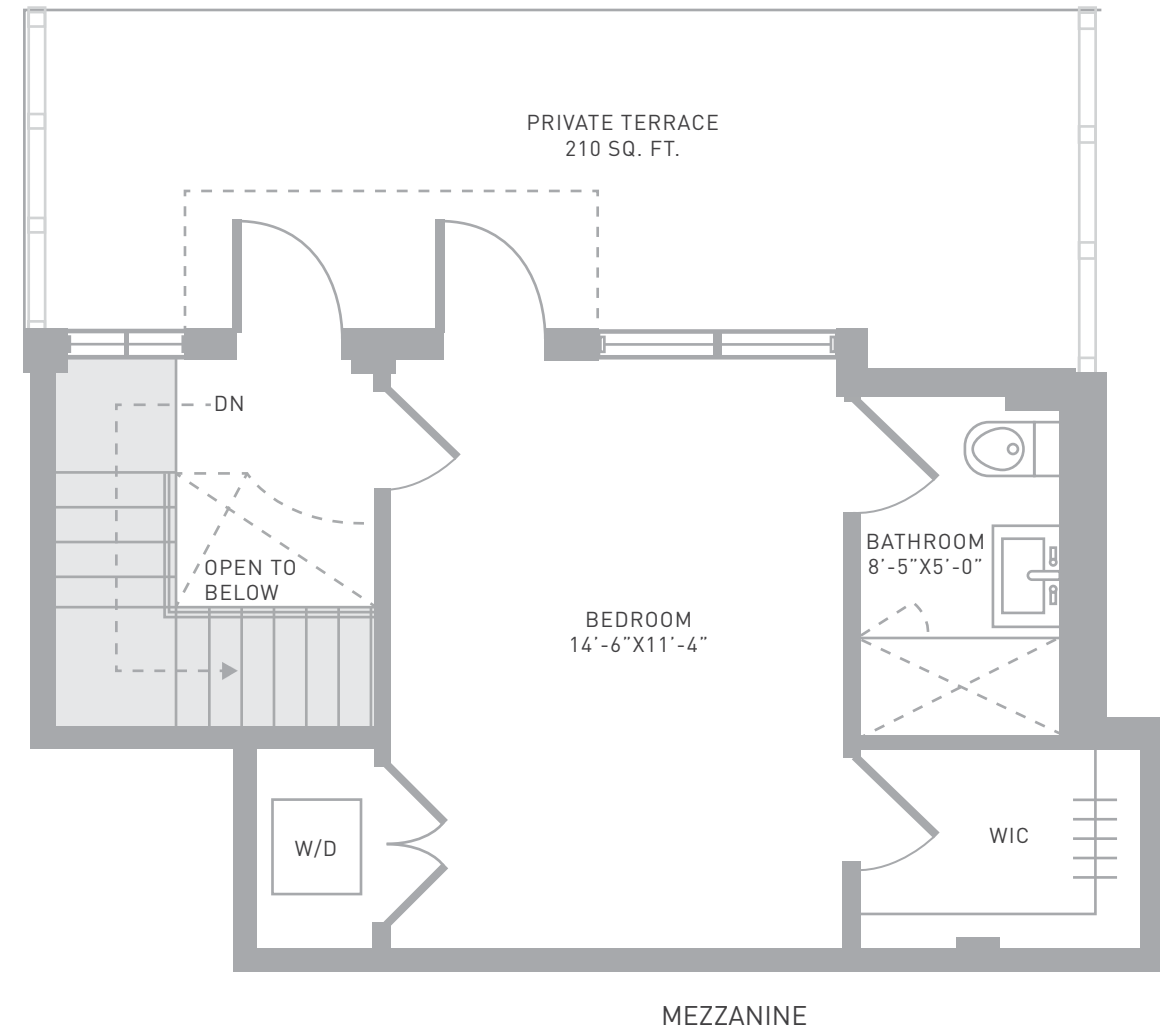

STANTON

ON SIXTH

RESIDENCE 3F

DUPLEX
 FLOOR 3 AND MEZZANINE
 2 BEDROOMS | 2 BATHROOMS
 962 SQ FT
 210 EXTERIOR SQ FT

THIRD FLOOR

MEZZANINE

NOTES:

718.747.8180 | StantonOn6th.com | 695 6th Avenue, Brooklyn, NY

Warren Lewis | Sotheby's International Realty | All dimensions are approximate and subject to normal construction variances and tolerances. Plans may contain minor variations from floor to floor.

THIRD FLOOR